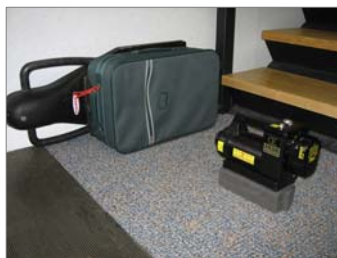

Scanwedge Lite

**SCANWEDGE** is a multiple application portable x-ray viewing system used by police, military, EOD, customs, law enforcement agencies, prisons and security managers.

- Fast and Easy to Set up so you can search and examine suspect items on the spot in less than 2 minutes.
- Flat panel is less than 1 " thick which allows **SCANWEDGE** to be used even in the most confined spaces giving you increased flexibility.
- Can be used from different orientations and can capture images through a wall. Stands alone, against a wall, or on a robot mount.
- Easily Integrates with existing portable x-ray devices such as Golden XR 50, XR200 and XRS-3, so you can upgrade your old film or conventional CCD portable x-ray unit quickly, easily and cost effectively.
- 2 sizes: compact 25 x 20cm and larger 33 x 25 cm.
- Image analysis tools include zoom, reverse black and white, pseudo-colour, pseudo 3-D, sub image, sum and measure giving operators access to more detailed image information.
- Save and annotate images using the incident management tools, great for a second opinion or recording for forensic purposes.

**SCANWEDGE LITE.** All you need for x-ray inspection in a lightweight backpack.

**SCANWEDGE** operated from a vehicle. Transit case provides a complete working platform.

**SCANWEDGE** being set up to check a suspicious package in a carpark.

Optional handheld PDA x-ray viewer fits in your pocket for extra portability.

**SCANWEDGE 2520** positioned on its side behind pipe bomb.

**SCANWEDGE 2520** can be used under a vehicle right up against the tyre. Panel less than 1" thick!